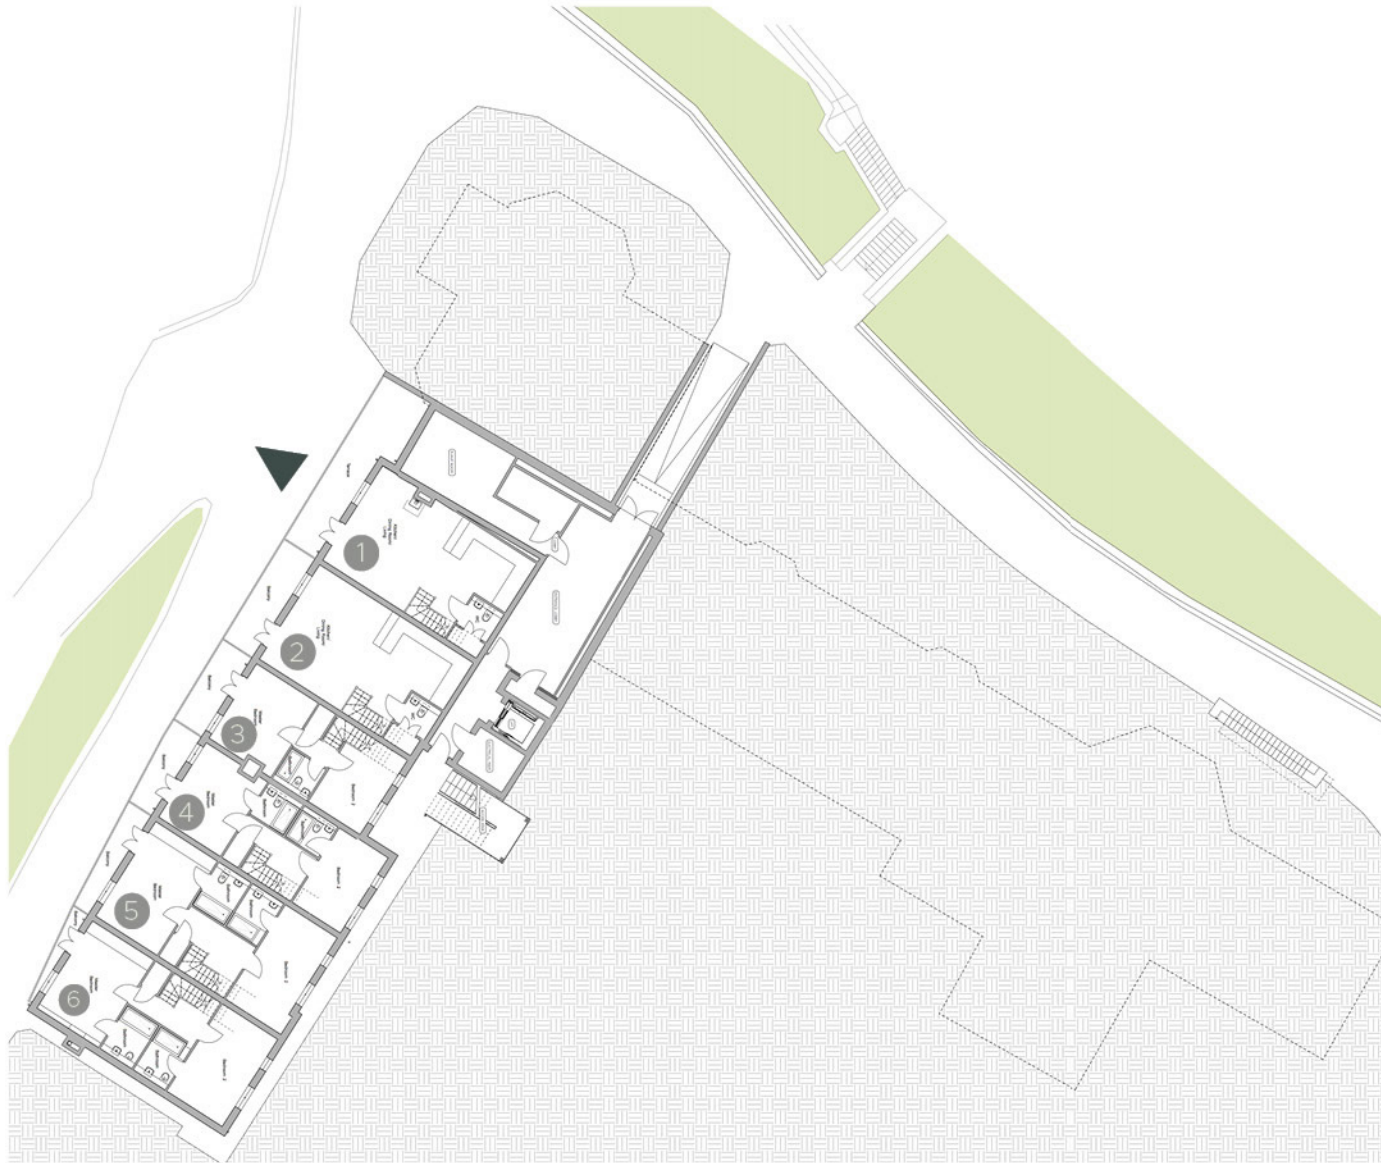

LOWER GROUND FLOOR

1	WATERSMEET VIEW	979 SQ FT
2	WATERSMEET TERRACE	990 SQ FT
3	WATERSMEET POINT	775 SQ FT
4	WATERSMEET REACH	775 SQ FT
5	WATERSMEET WATCH	990 SQ FT
6	WATERSMEET EDGE	904 SQ FT

KEY

ESTUARY VIEW

DUPLEX