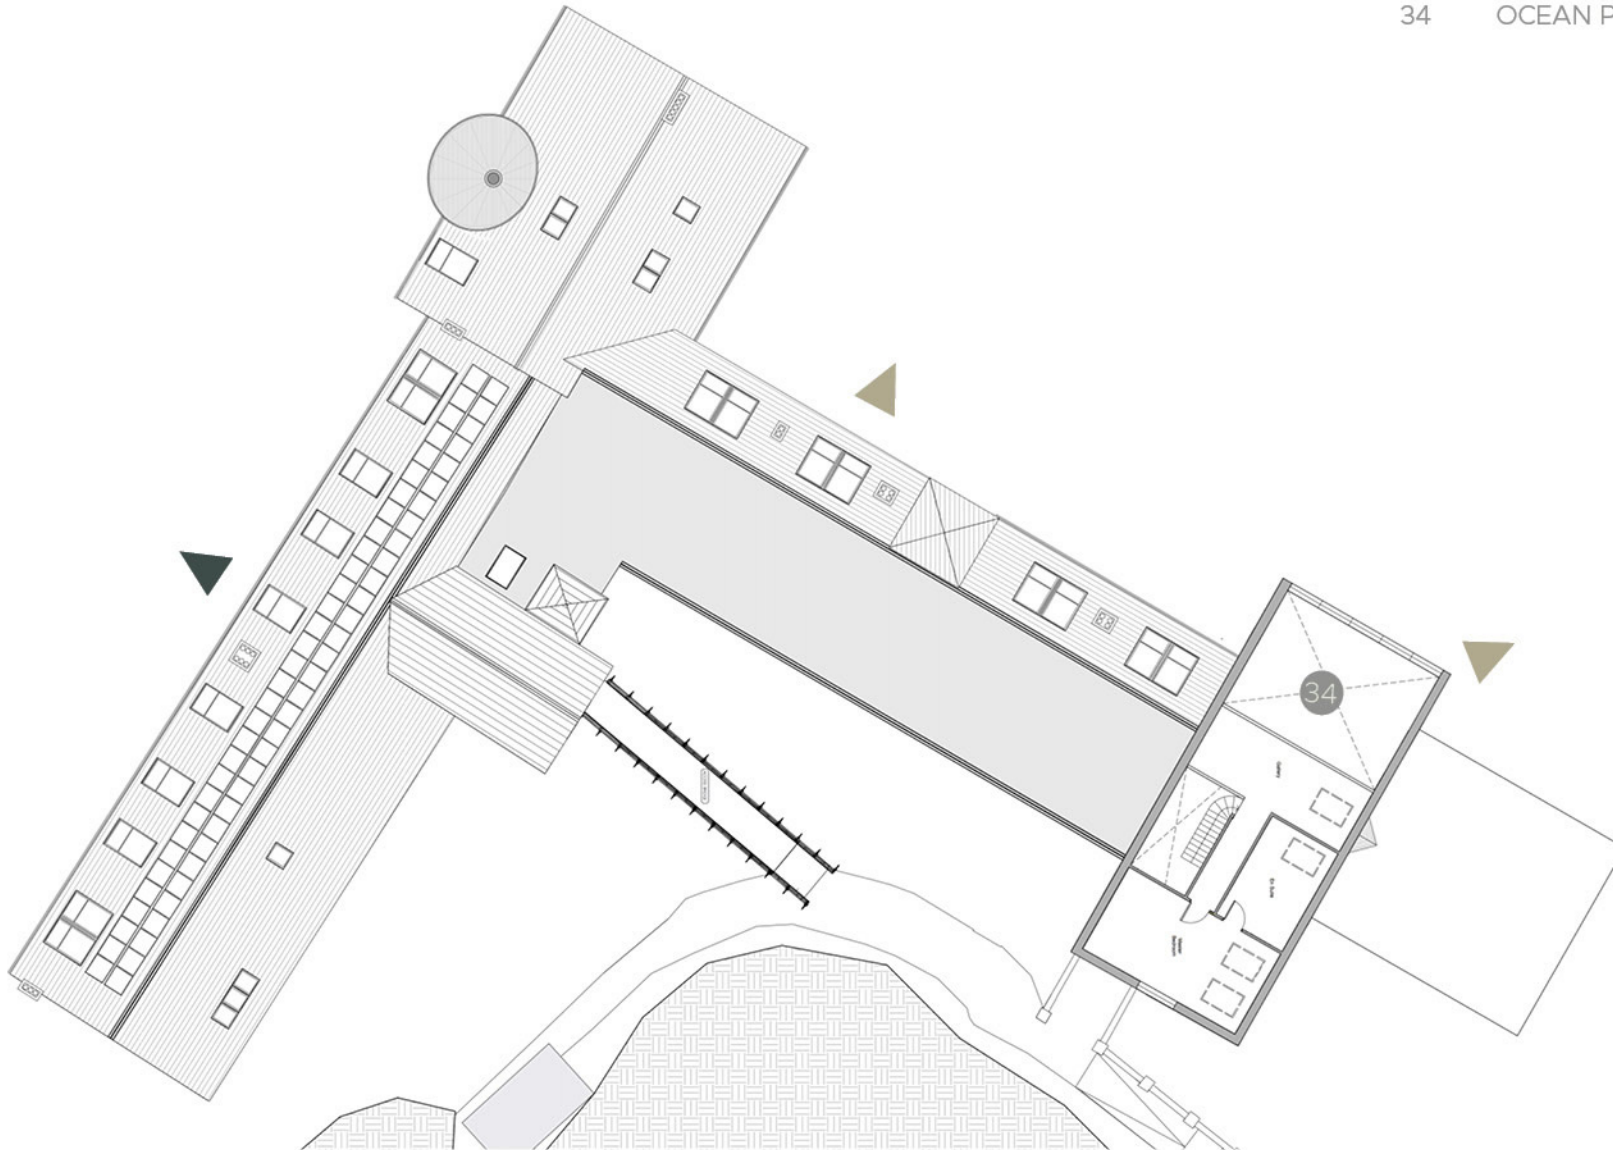

# UPPER MEZZANINE FLOOR

34

OCEAN PENTHOUSE

1,612 SQ FT

KEY

ESTUARY VIEW

DUPLEX